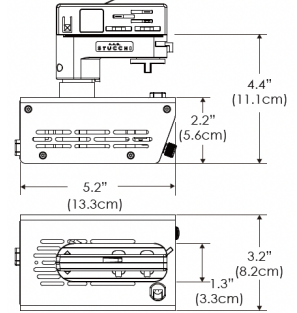

MECHANICAL FIGURES

PSX US

*All -CLP configuration models come with standard DC cables of 6" and AC cables of 10'.