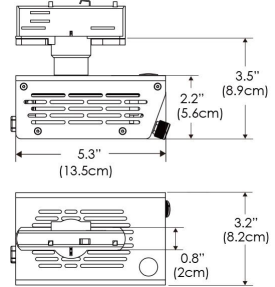

PS US EU

Mounting Bracket Dimensions ALL-CLP

*All -CLP configuration models come with standard DC cables of 6" and AC cables of 10'.

W360B-MPT

PSX US

PSX EU

MECHANICAL FIGURES

W360B-TEX Legacy product

PS US EU

PSX US EU

W360B-TG Legacy product

PHOTOMETRIC DATA

AMZ

Distance		3' (~0.9 m)	5' (~1.5 m)	10' (~3.0 m)
@4000K	fc	465	237	47
	lux	4998	2548	500
@6500K	fc	470	240	48
	lux	5059	2579	506
Beam Diameter		Ø 2.3' (0.7m)	Ø 3.8' (1.2m)	Ø 7.6' (2.3m)

Beam Angle : 55°

TB

Distance		3' (~0.9 m)	5' (~1.5 m)	10' (~3.0 m)
@10000K	fc	276	100	27
	lux	2965	1067	286
@20000K	fc	145	53	15
	lux	1560	562	154
Beam Diameter		Ø 2.3' (0.7m)	Ø 3.8' (1.2m)	Ø 7.6' (2.3m)