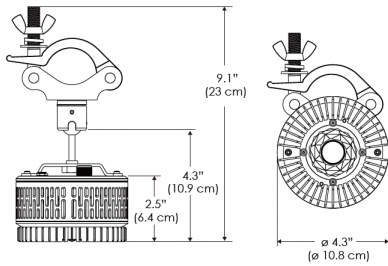

Power Supply & Control

PS Power Supply
 US EU
PSX Power Supply w/ DMX (compatible with TOX/MPT mount)
 US EU

Plug/Connection

US US 120V
EU EU 220V

SPECIFICATIONS

Beam Angle	55°
Spectrum Type	AMZ : Plant Flourish & Growth
	TB : Coral Health & Growth
Control	Intensity (0% - 100%), CCT
LED Source	DiCon Dense Matrix LED
AC Power Draw	80W max
AC Input Voltage	100 - 240V AC, 60Hz
Cooling	Fan Cooled
Operating Temperature	32 - 104°F (0 - 40°C)
Fixture Weight	1.1lb (0.5kg)
Power Supply Weight	1.0lb (0.4kg)

PS US EU

Mounting Bracket Dimensions ALL-CLP

*All -CLP configuration models come with standard DC cables of 6" and AC cables of 10'.

W360B-MPT

PSX US

PSX EU

MECHANICAL FIGURES

W360B-TEX Legacy product

PS US EU

PSX US EU

W360B-TG Legacy product

PHOTOMETRIC DATA

AMZ

Distance		3' (~0.9 m)	5' (~1.5 m)	10' (~3.0 m)
@4000K	fc	465	237	47
	lux	4998	2548	500
@6500K	fc	470	240	48
	lux	5059	2579	506
Beam Diameter		Ø 2.3' (0.7m)	Ø 3.8' (1.2m)	Ø 7.6' (2.3m)

Beam Angle : 55°

TB

Distance		3' (~0.9 m)	5' (~1.5 m)	10' (~3.0 m)
@10000K	fc	276	100	27
	lux	2965	1067	286
@20000K	fc	145	53	15
	lux	1560	562	154
Beam Diameter		Ø 2.3' (0.7m)	Ø 3.8' (1.2m)	Ø 7.6' (2.3m)