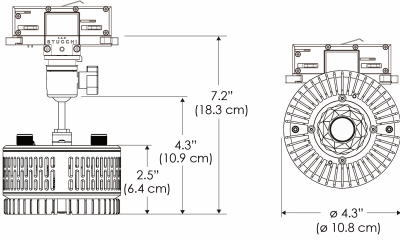

W360B-TOX/TON