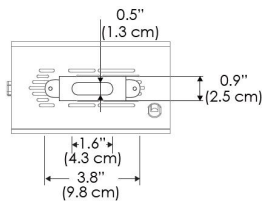

Power Supply & Control

PS Power Supply
 US EU
PSX Power Supply w/ DMX (compatible with TOX/MPT mount)
 US EU

Plug/Connection

US US 120V
EU EU 220V

SPECIFICATIONS

Beam Angle	55°
Spectrum Type	AMZ : Plant Flourish & Growth
	TB : Coral Health & Growth
Control	Intensity (0% - 100%), CCT
LED Source	DiCon Dense Matrix LED
AC Power Draw	80W max
AC Input Voltage	100 - 240V AC, 60Hz
Cooling	Fan Cooled
Operating Temperature	32 - 104°F (0 - 40°C)
Fixture Weight	1.1lb (0.5kg)
Power Supply Weight	1.0lb (0.4kg)

PS US EU

Mounting Bracket Dimensions ALL-CLP

*All -CLP configuration models come with standard DC cables of 6" and AC cables of 10'.

W360B-MPT

PSX US

PSX EU

MECHANICAL FIGURES

W360B-TEX Legacy product

PS US EU

PSX US EU

W360B-TG Legacy product

PHOTOMETRIC DATA

AMZ

Distance		3' (~0.9 m)	5' (~1.5 m)	10' (~3.0 m)
@4000K	fc	465	237	47
	lux	4998	2548	500
@6500K	fc	470	240	48
	lux	5059	2579	506
Beam Diameter		Ø 2.3' (0.7m)	Ø 3.8' (1.2m)	Ø 7.6' (2.3m)

Beam Angle : 55°

TB

Distance		3' (~0.9 m)	5' (~1.5 m)	10' (~3.0 m)
@10000K	fc	276	100	27
	lux	2965	1067	286
@20000K	fc	145	53	15
	lux	1560	562	154
Beam Diameter		Ø 2.3' (0.7m)	Ø 3.8' (1.2m)	Ø 7.6' (2.3m)