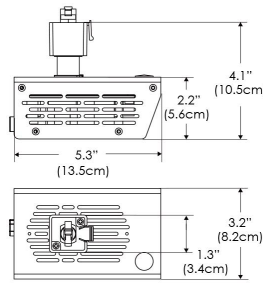

PS US EU

Mounting Bracket Dimensions ALL-CLP

*All -CLP configuration models come with standard DC cables of 6" and AC cables of 10'.

W360B-MPT

PSX US

PSX EU

MECHANICAL FIGURES

W360B-TEX Legacy product

PS US EU

PSX US EU

W360B-TG Legacy product

PHOTOMETRIC DATA

AMZ

Distance		3' (~0.9 m)	5' (~1.5 m)	10' (~3.0 m)
@4000K	fc	465	237	47
	lux	4998	2548	500
@6500K	fc	470	240	48
	lux	5059	2579	506
Beam Diameter		Ø 2.3' (0.7m)	Ø 3.8' (1.2m)	Ø 7.6' (2.3m)

Beam Angle : 55°

TB

Distance		3' (~0.9 m)	5' (~1.5 m)	10' (~3.0 m)
@10000K	fc	276	100	27
	lux	2965	1067	286
@20000K	fc	145	53	15
	lux	1560	562	154
Beam Diameter		Ø 2.3' (0.7m)	Ø 3.8' (1.2m)	Ø 7.6' (2.3m)