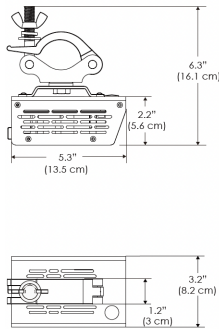

Power Supply & Control

PS Power Supply
 US EU
PSX Power Supply w/ DMX (compatible with TOX/MPT mount)
 US EU

Plug/Connection

US US 120V
EU EU 220V

SPECIFICATIONS

Beam Angle	55°
Spectrum Type	AMZ : Plant Flourish & Growth
	TB : Coral Health & Growth
Control	Intensity (0% - 100%), CCT
LED Source	DiCon Dense Matrix LED
AC Power Draw	80W max
AC Input Voltage	100 - 240V AC, 60Hz
Cooling	Fan Cooled
Operating Temperature	32 - 104°F (0 - 40°C)
Fixture Weight	1.1lb (0.5kg)
Power Supply Weight	1.0lb (0.4kg)

PS US EU

Mounting Bracket Dimensions ALL-CLP

*All -CLP configuration models come with standard DC cables of 6" and AC cables of 10'.

W360B-MPT

PSX US

PSX EU

MECHANICAL FIGURES

W360B-TEX Legacy product

PS US EU

PSX US EU

W360B-TG Legacy product

PHOTOMETRIC DATA

AMZ

Distance		3' (~0.9 m)	5' (~1.5 m)	10' (~3.0 m)
@4000K	fc	465	237	47
	lux	4998	2548	500
@6500K	fc	470	240	48
	lux	5059	2579	506
Beam Diameter		Ø 2.3' (0.7m)	Ø 3.8' (1.2m)	Ø 7.6' (2.3m)

Beam Angle : 55°

TB

Distance		3' (~0.9 m)	5' (~1.5 m)	10' (~3.0 m)
@10000K	fc	276	100	27
	lux	2965	1067	286
@20000K	fc	145	53	15
	lux	1560	562	154
Beam Diameter		Ø 2.3' (0.7m)	Ø 3.8' (1.2m)	Ø 7.6' (2.3m)