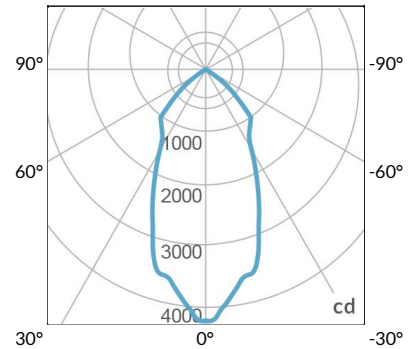

PS US EU

PSX US EU

W360B-TG Legacy product

PHOTOMETRIC DATA

AMZ

Distance		3' (~0.9 m)	5' (~1.5 m)	10' (~3.0 m)
@4000K	fc	465	237	47
	lux	4998	2548	500
@6500K	fc	470	240	48
	lux	5059	2579	506
Beam Diameter		Ø 2.3' (0.7m)	Ø 3.8' (1.2m)	Ø 7.6' (2.3m)

Beam Angle : 55°

TB

Distance		3' (~0.9 m)	5' (~1.5 m)	10' (~3.0 m)
@10000K	fc	276	100	27
	lux	2965	1067	286
@20000K	fc	145	53	15
	lux	1560	562	154
Beam Diameter		Ø 2.3' (0.7m)	Ø 3.8' (1.2m)	Ø 7.6' (2.3m)