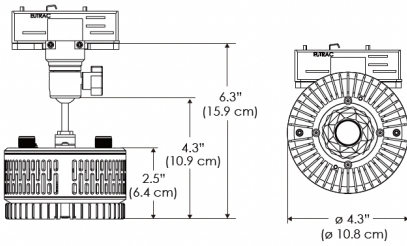

PS US EU

Mounting Bracket Dimensions ALL-CLP

*All -CLP configuration models come with standard DC cables of 6" and AC cables of 10'.

W360B-MPT

PSX US

PSX EU

MECHANICAL FIGURES

W360B-TEX Legacy product

PS US EU

PSX US EU

W360B-TG Legacy product

PHOTOMETRIC DATA

AMZ

Distance		3' (~0.9 m)	5' (~1.5 m)	10' (~3.0 m)
@4000K	fc	465	237	47
	lux	4998	2548	500
@6500K	fc	470	240	48
	lux	5059	2579	506
Beam Diameter		Ø 2.3' (0.7m)	Ø 3.8' (1.2m)	Ø 7.6' (2.3m)

Beam Angle : 55°

TB

Distance		3' (~0.9 m)	5' (~1.5 m)	10' (~3.0 m)
@10000K	fc	276	100	27
	lux	2965	1067	286
@20000K	fc	145	53	15
	lux	1560	562	154
Beam Diameter		Ø 2.3' (0.7m)	Ø 3.8' (1.2m)	Ø 7.6' (2.3m)