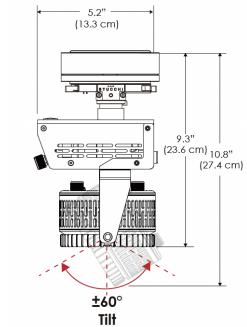

PS US EU

Mounting Bracket Dimensions ALL-CLP

*All -CLP configuration models come with standard DC cables of 6" and AC cables of 10'.

W360B-MPT

PSX US

PSX EU

MECHANICAL FIGURES

W360B-TEX Legacy product

PS US EU

PSX US EU

W360B-TG Legacy product

PHOTOMETRIC DATA

AMZ

Distance		3' (~0.9 m)	5' (~1.5 m)	10' (~3.0 m)
@4000K	fc	465	237	47
	lux	4998	2548	500
@6500K	fc	470	240	48
	lux	5059	2579	506
Beam Diameter		Ø 2.3' (0.7m)	Ø 3.8' (1.2m)	Ø 7.6' (2.3m)

Beam Angle : 55°

TB

Distance		3' (~0.9 m)	5' (~1.5 m)	10' (~3.0 m)
@10000K	fc	276	100	27
	lux	2965	1067	286
@20000K	fc	145	53	15
	lux	1560	562	154
Beam Diameter		Ø 2.3' (0.7m)	Ø 3.8' (1.2m)	Ø 7.6' (2.3m)