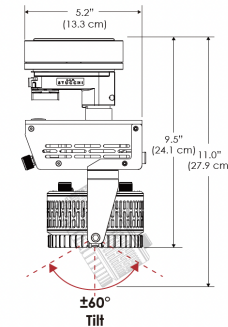

PS US EU

Mounting Bracket Dimensions ALL-CLP

*All -CLP configuration models come with standard DC cables of 6" and AC cables of 10'.

W360B-MPT

PSX US

PSX EU

MECHANICAL FIGURES

W360B-TEX Legacy product

PS US EU

PSX US EU

W360B-TG Legacy product

PHOTOMETRIC DATA

AMZ

Distance		3' (~0.9 m)	5' (~1.5 m)	10' (~3.0 m)
@4000K	fc	465	237	47
	lux	4998	2548	500
@6500K	fc	470	240	48
	lux	5059	2579	506
Beam Diameter		Ø 2.3' (0.7m)	Ø 3.8' (1.2m)	Ø 7.6' (2.3m)

Beam Angle : 55°

TB

Distance		3' (~0.9 m)	5' (~1.5 m)	10' (~3.0 m)
@10000K	fc	276	100	27
	lux	2965	1067	286
@20000K	fc	145	53	15
	lux	1560	562	154
Beam Diameter		Ø 2.3' (0.7m)	Ø 3.8' (1.2m)	Ø 7.6' (2.3m)