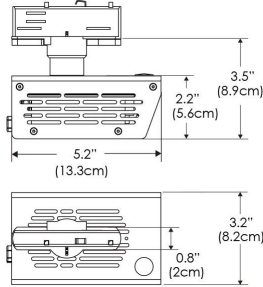

PS US EU

Mounting Bracket Dimensions ALL-CLP

*All -CLP configuration models come with standard DC cables of 6" and AC cables of 10'.

W360B-MPT

PSX US

PSX EU

MECHANICAL FIGURES

W360B-TEX Legacy product

PS US EU

PSX US EU

W360B-TG Legacy product

PHOTOMETRIC DATA

AMZ

Distance		3' (~0.9 m)	5' (~1.5 m)	10' (~3.0 m)
@4000K	fc	465	237	47
	lux	4998	2548	500
@6500K	fc	470	240	48
	lux	5059	2579	506
Beam Diameter		Ø 2.3' (0.7m)	Ø 3.8' (1.2m)	Ø 7.6' (2.3m)

Beam Angle : 55°

TB

Distance		3' (~0.9 m)	5' (~1.5 m)	10' (~3.0 m)
@10000K	fc	276	100	27
	lux	2965	1067	286
@20000K	fc	145	53	15
	lux	1560	562	154
Beam Diameter		Ø 2.3' (0.7m)	Ø 3.8' (1.2m)	Ø 7.6' (2.3m)