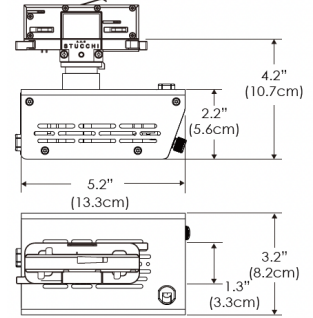

MECHANICAL FIGURES

PSX EU

*All -CLP configuration models come with standard DC cables of 6" and AC cables of 10'.