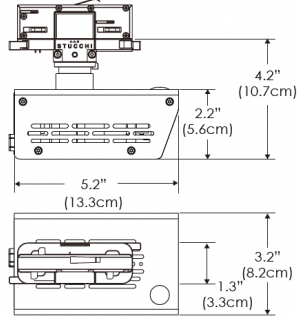

MECHANICAL FIGURES

PS EU

*All -CLP configuration models come with standard DC cables of 6" and AC cables of 10'.