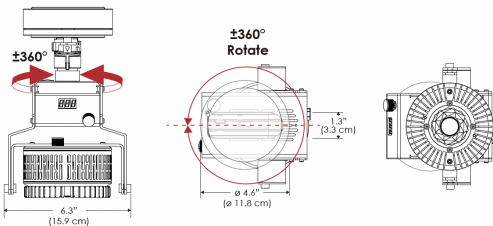

PS US EU

Mounting Bracket Dimensions ALL-CLP

*All -CLP configuration models come with standard DC cables of 6" and AC cables of 10'.

W360B-MPT

PSX US

PSX EU

MECHANICAL FIGURES

W360B-TEX Legacy product

PS US EU

PSX US EU

W360B-TG Legacy product

PHOTOMETRIC DATA

AMZ

Distance		3' (~0.9 m)	5' (~1.5 m)	10' (~3.0 m)
@4000K	fc	465	237	47
	lux	4998	2548	500
@6500K	fc	470	240	48
	lux	5059	2579	506
Beam Diameter		Ø 2.3' (0.7m)	Ø 3.8' (1.2m)	Ø 7.6' (2.3m)

Beam Angle : 55°

TB

Distance		3' (~0.9 m)	5' (~1.5 m)	10' (~3.0 m)
@10000K	fc	276	100	27
	lux	2965	1067	286
@20000K	fc	145	53	15
	lux	1560	562	154
Beam Diameter		Ø 2.3' (0.7m)	Ø 3.8' (1.2m)	Ø 7.6' (2.3m)