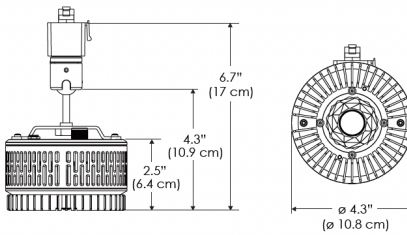

PS US EU

Mounting Bracket Dimensions ALL-CLP

*All -CLP configuration models come with standard DC cables of 6" and AC cables of 10'.

W360B-MPT

PSX US

PSX EU

MECHANICAL FIGURES

W360B-TEX Legacy product

PS US EU

PSX US EU

W360B-TG Legacy product

PHOTOMETRIC DATA

AMZ

Distance		3' (~0.9 m)	5' (~1.5 m)	10' (~3.0 m)
@4000K	fc	465	237	47
	lux	4998	2548	500
@6500K	fc	470	240	48
	lux	5059	2579	506
Beam Diameter		Ø 2.3' (0.7m)	Ø 3.8' (1.2m)	Ø 7.6' (2.3m)

Beam Angle : 55°

TB

Distance		3' (~0.9 m)	5' (~1.5 m)	10' (~3.0 m)
@10000K	fc	276	100	27
	lux	2965	1067	286
@20000K	fc	145	53	15
	lux	1560	562	154
Beam Diameter		Ø 2.3' (0.7m)	Ø 3.8' (1.2m)	Ø 7.6' (2.3m)